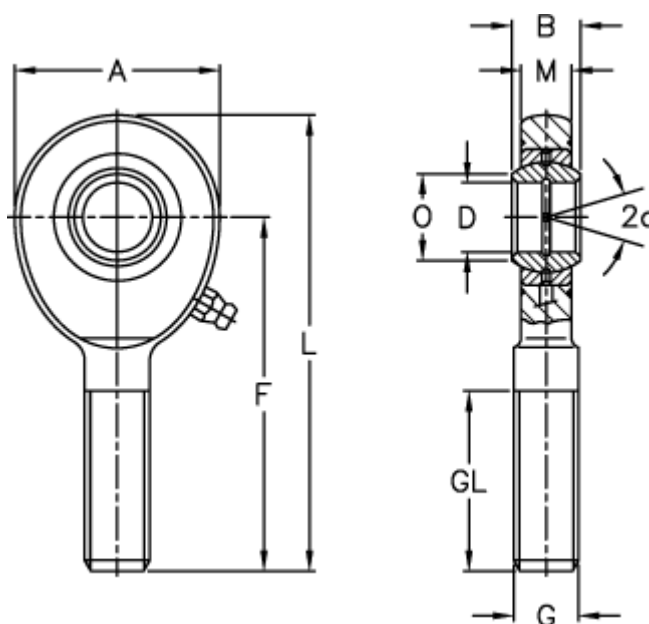

Data Sheet

Article number: 03483035
Description: Fluro Rod end EAL 35-2RS
Note: 35

Measures

A	= 82	L	= 181
a (degrees)	= 6	M	= 21
B	= 25	O	= 39.8
D	= 35	Static drive kN	= 144
Dynamic drive (kN)	= 80	Weight	= 1400
F	= 140		
g	= M36x3		
GL	= 82		